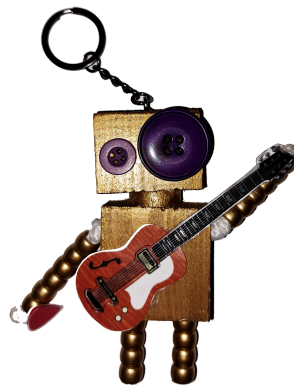

Assorted Acrylic Keychains

$5

PRODUCT DESCRIPTION:

58mm / 2.28 in (Approx. 2-1/4 inch) Matte-Back Metallic Round.

Assorted Acrylic Keychains

$7

PRODUCT DESCRIPTION:

2x3 inch quality acrylic with metal rings, reliable, strong and sturdy, not easy to break or deform.

NEW!

Fidget Wooden Robot Keychains

$16

Product Description:

3 1/2in x 4in fidget robot keychains handmade with scrap wood blocks, metal rings, strong and sturdy, not easy to break or deform.

Guitarist