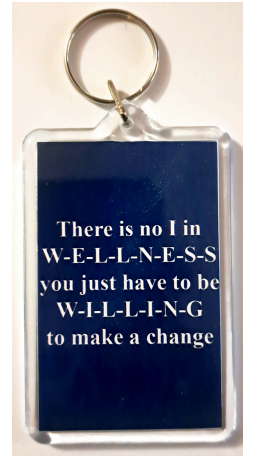

PRODUCT DESCRIPTION:

2x3 inch quality acrylic with metal rings, reliable, strong and sturdy, not easy to break or deform.