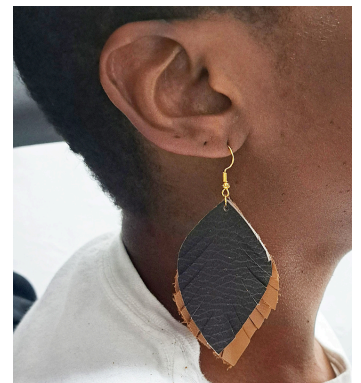

### PRODUCT DESCRIPTION:

Handmade Leather Remnant Earrings. Hypoallergenic earring hook sterling silver with clear silicone earring backs.

**2 Toned Grey Black Feather Shape**

**Grey Black Stitched Feathered**

**2 Toned Brown Stitched Square**

**Blue Black Drop Shaped**

**Red Black Drop Shaped**

**2 Toned Brown Feather Shape**