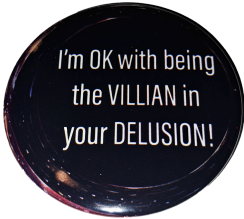

Assorted Acrylic Keychains

$5

PRODUCT DESCRIPTION:

58mm / 2.28 in (Approx. 2-1/4 inch) Matte-Back Metallic Round.